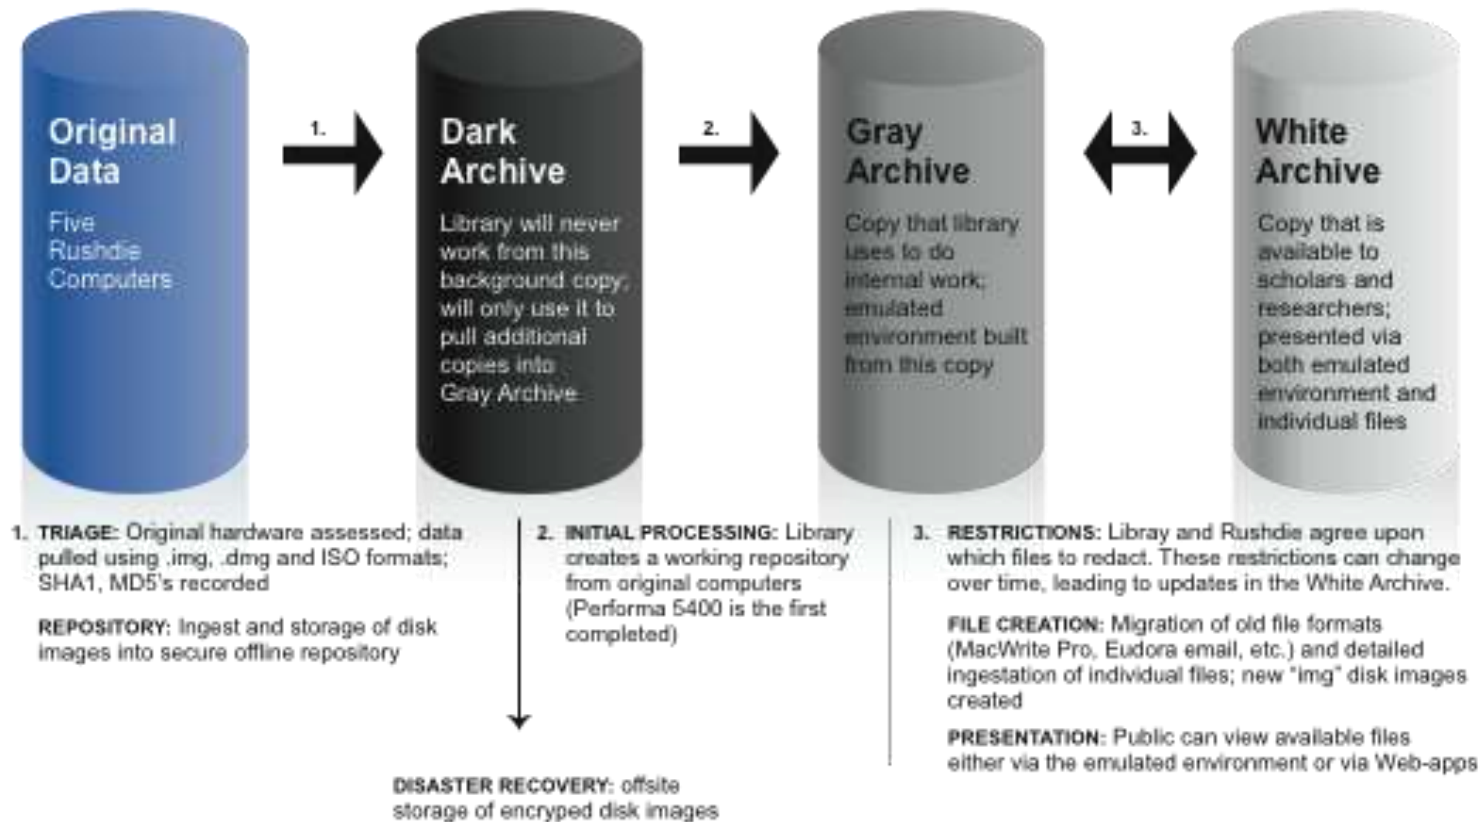

EMORY
LIBRARIES

University Library

Computer Forensics and Born-Digital Content
in Cultural Heritage Collections

Forensics and The Salman Rushdie Papers

Peter Hornsby, Software Engineer, Emory University Libraries

The Rushdie content model

Content Model: stages the born-digital data must go through before being made available to the public

EMORY
LIBRARIES

University Library

Triage and the first responder

Triage is ...

Files and checksums

Future gains

Frees software engineers' time

Safe data capture
& image creation

Quick, more cost-effective
discovery process